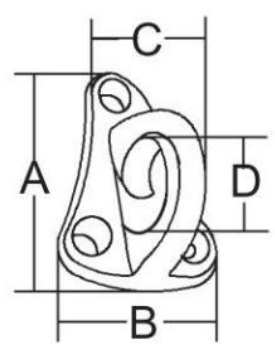

GM-FH Stainless Steel 316 Fender Hook

- Features**
- Sold in pairs
 - Screw size #8

- Material**
- Stainless steel 316

GM-FH-I8631406
GM-FH-I8631407

GM-FH-J029201

Part No.	A	B	C	D
GM-FH-I8631406	42	29	32	-
GM-FH-I8631407	38	33	24	
GM-FH-J029201	50	34	29	17