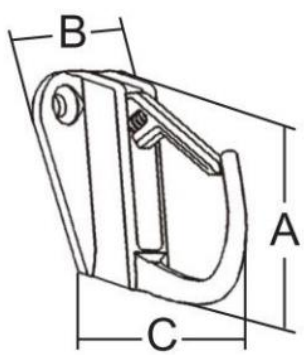

GM-FH Stainless Steel 316 Fender Hook

- Features**
- Sold in pairs
 - Screw size #8

- Material**
- Stainless steel 316

GM-FH-I8631406
GM-FH-I8631407

GM-FH-J029201

Part No.	A	B	C	D
GM-FH-I8631406	42	29	32	-
GM-FH-I8631407	38	33	24	
GM-FH-J029201	50	34	29	17